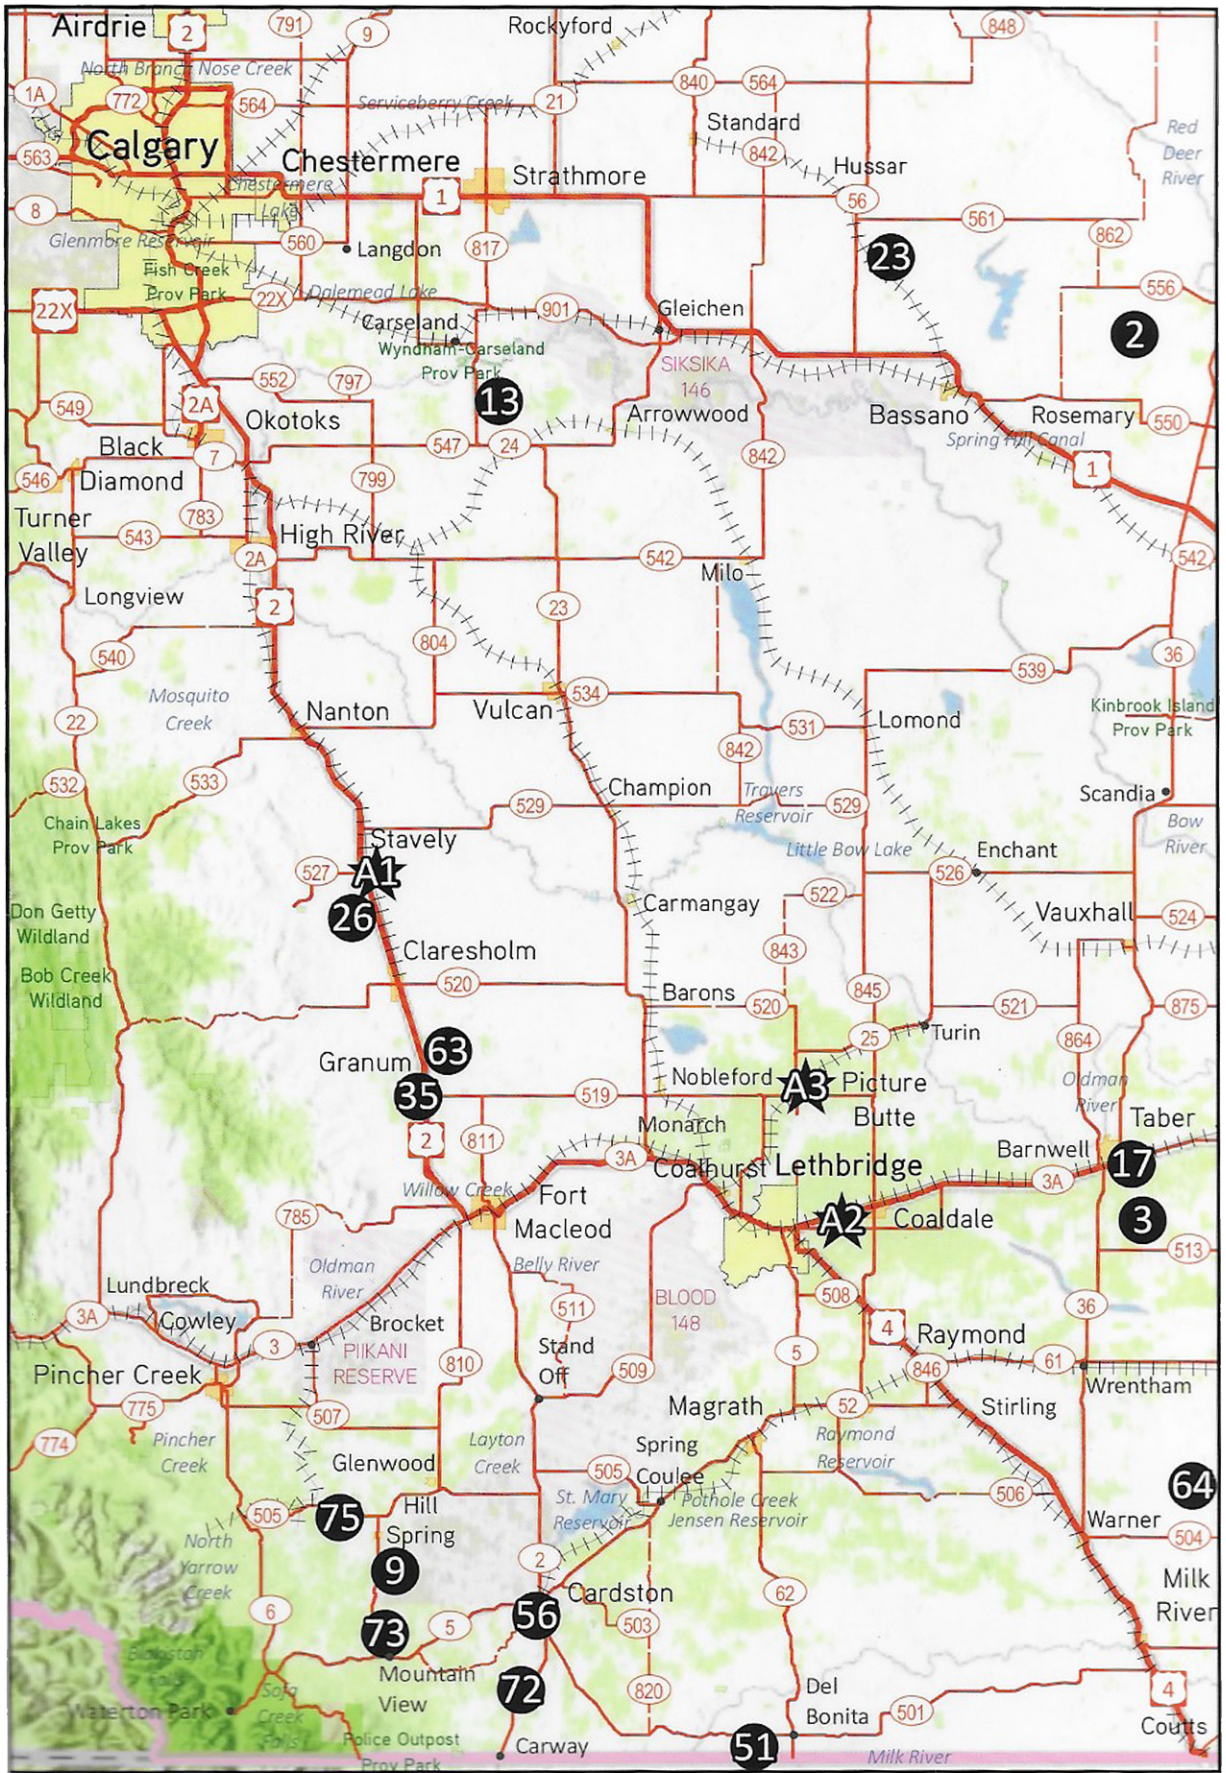

JUMP-START YOUR FLY CONTROL TODAY

Get ahead of the flies this season using our low moisture supplements with optional additives...

▪ Garlic ▪ Perma-Guard DE

www.OLSTUBS.com 1-877-OLS-TUBS