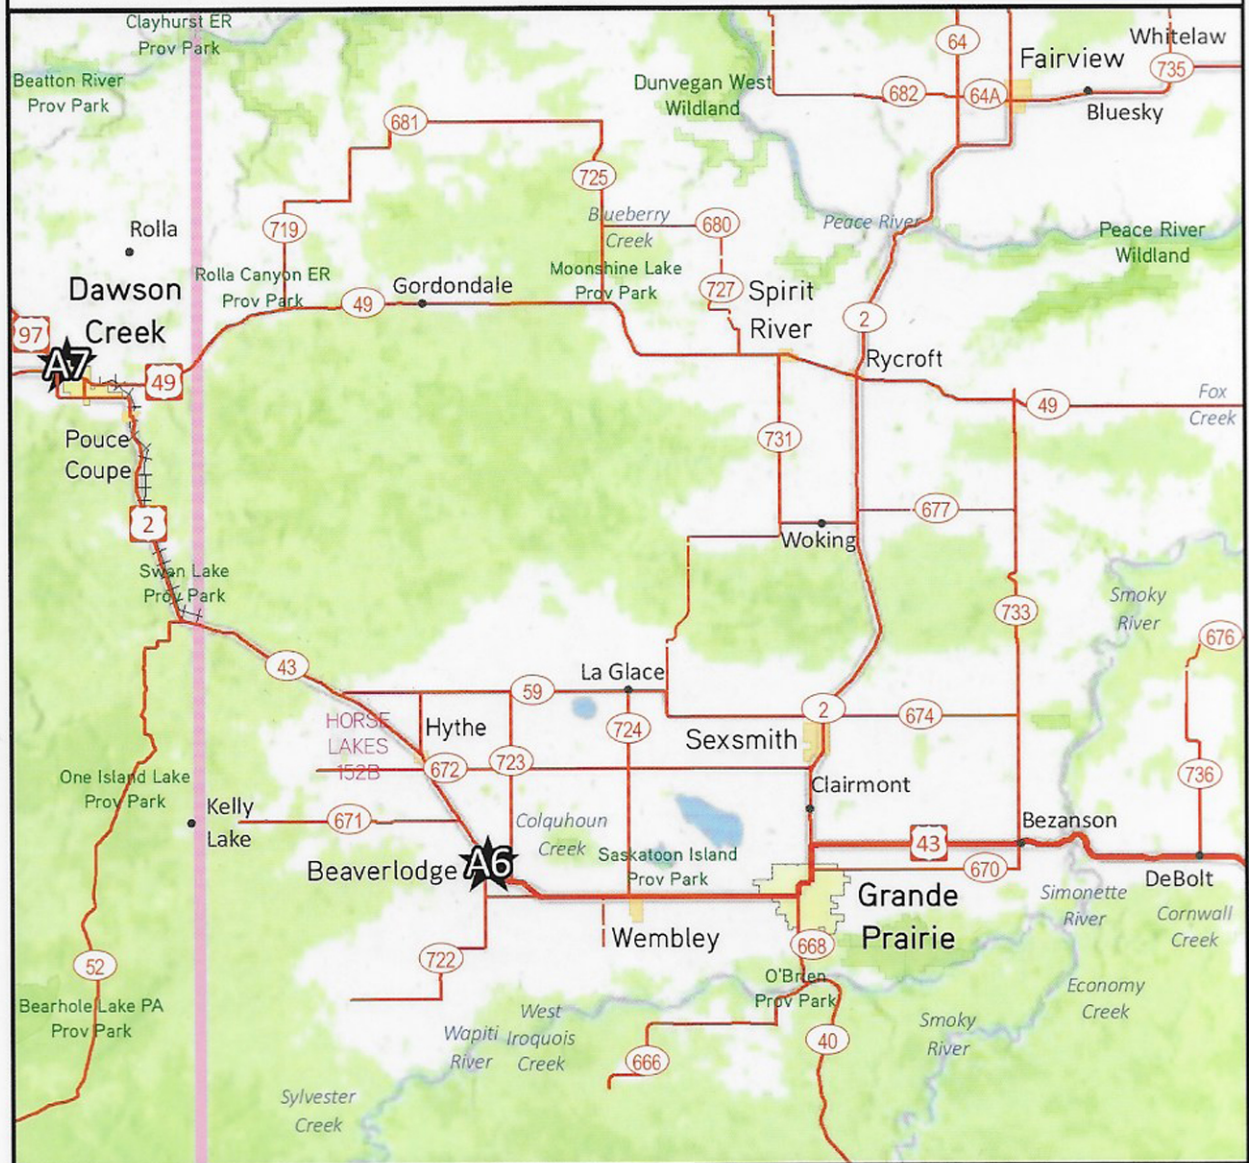

SAVE MONEY TODAY

Reduce your overall cost per head per day by making everything your cattle eat more valuable to them. Our low moisture supplements are highly concentrated, meaning a small intake yields big results!

- Improve Digestibility & Gut Health
- Consumption Control Guaranteed

www.OLSTUBS.com 1-877-OLS-TUBS