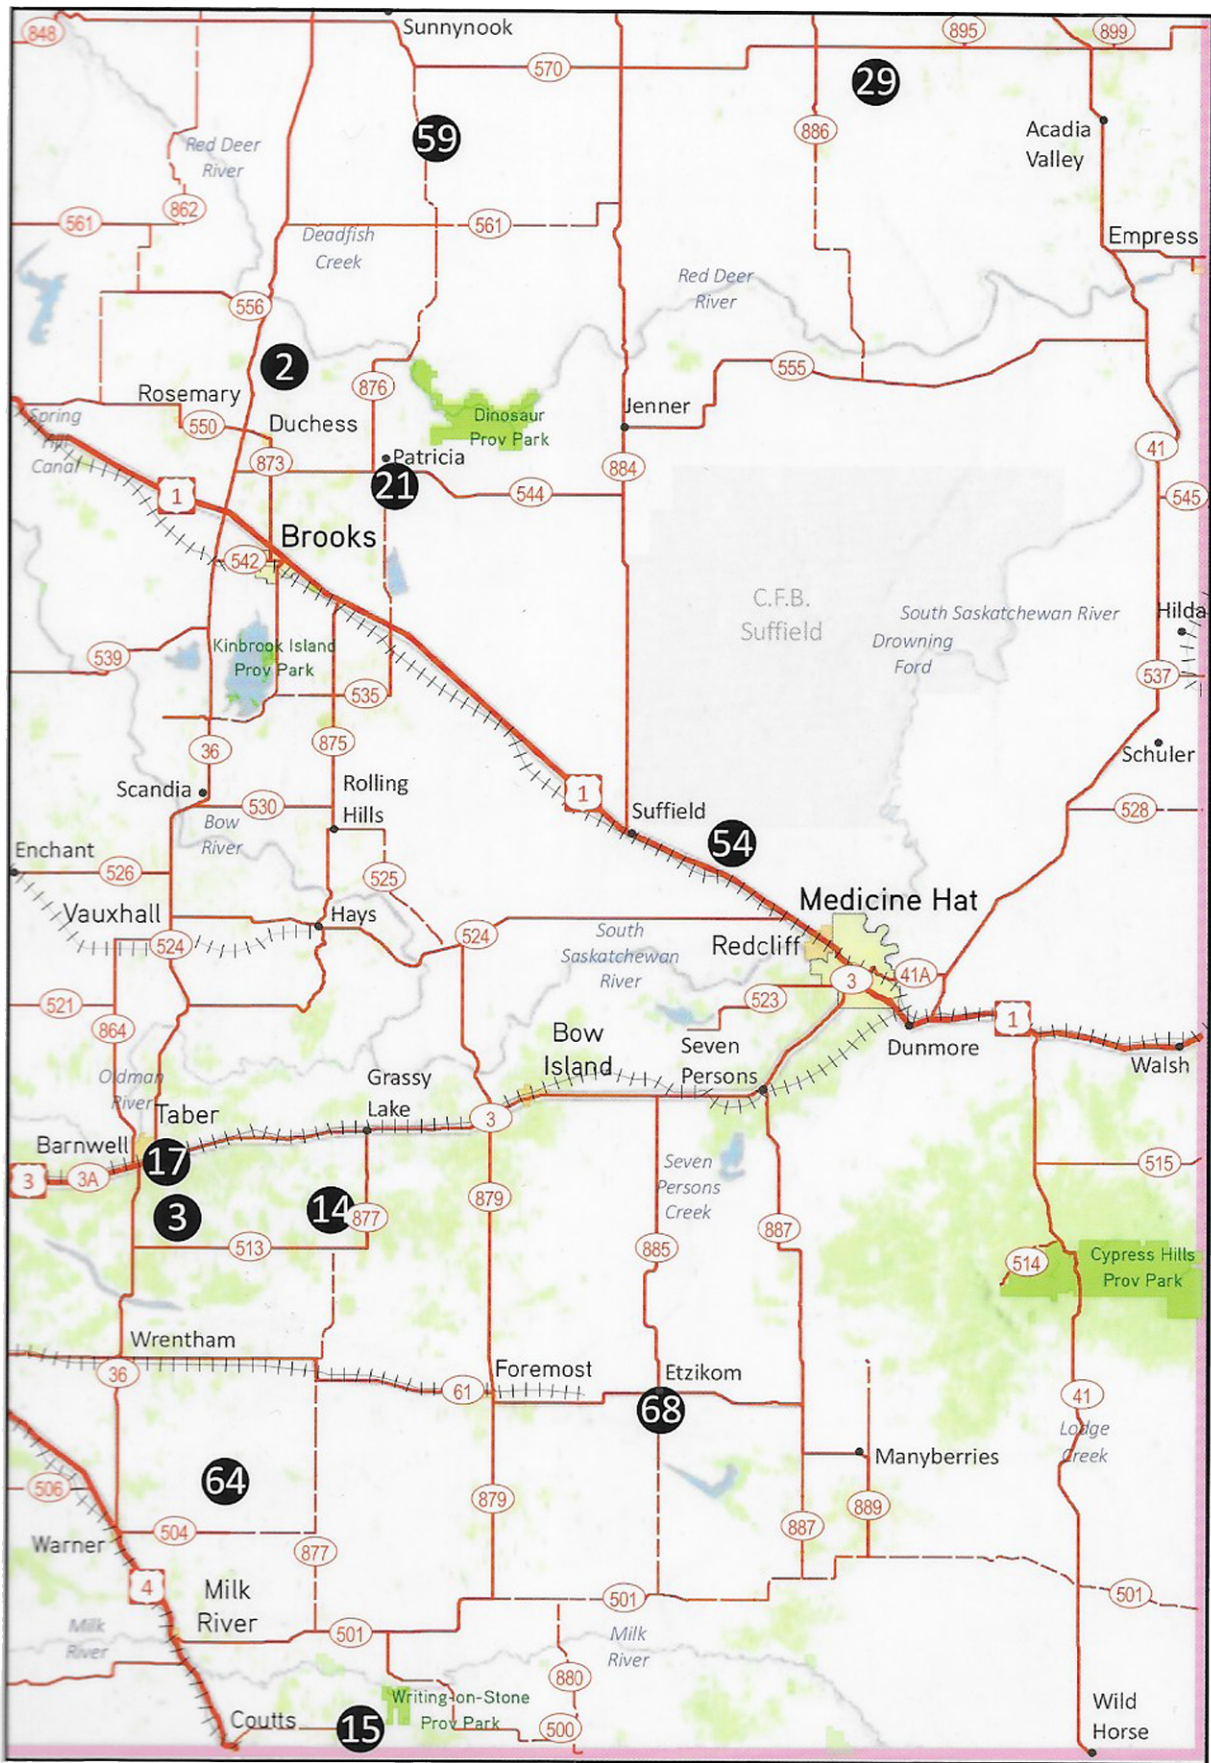

ENHANCE DIGESTIBILITY FOR BETTER FORAGE UTILIZATION

Stretch your forage and lower your feed costs using our low moisture supplements packed with the top prebiotics and probiotics promoting optimal GI tract performance.

- Alltech's Aspergillus Oryzae
- Lacto-Mos ■ Bio-Mos ■ Amaferm

www.OLSTUBS.com 1-877-OLS-TUBS

25-35%
Better Feed Conversion